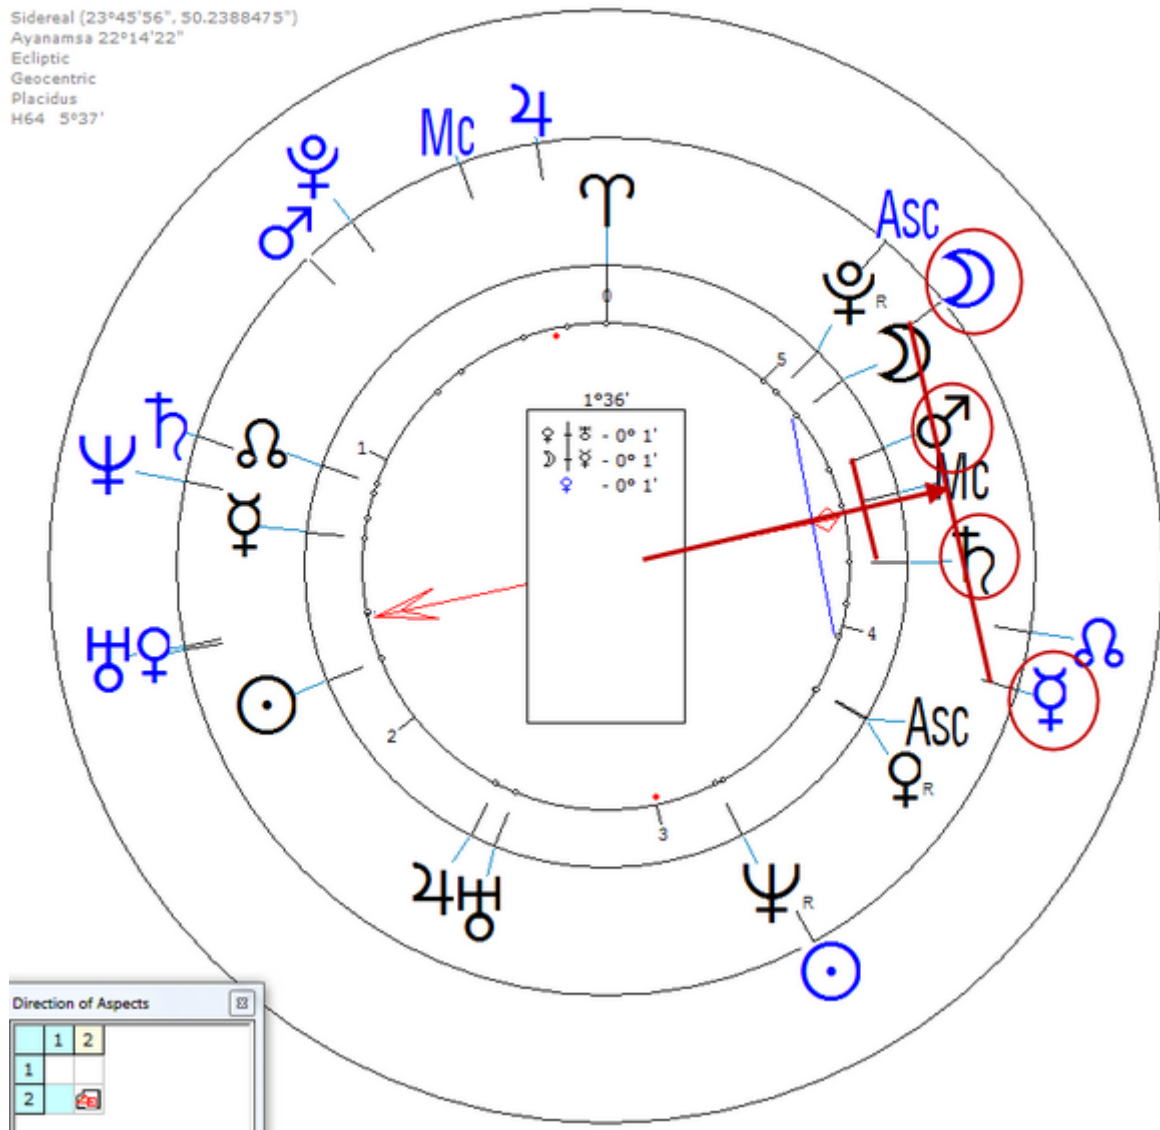

Joachim, Prince of Prussia

17 December 1890 at 20:15 (= 8:15 PM)Potsdam, Germany, 52n24, 13e04

Prussian prince as the youngest son of Wilhelm II.

<https://www.astro.com/astro-databank/Joachim,_Prince_of_Prussia>

After his father's abdication, Joachim was unable to accept his new status as a commoner and fell into a deep depression, finally committing suicide by gunshot on 18 July 1920 in Potsdam.

Progressed Lunar Return (Harmonic 64)

Lunar ☽/☿ = ♂_n/♃_n

Lunar ☿/♁ = ☿_n/♁_n

Joachim, Prince of Prussia
17 December 1890 Wed 20:15 (GMT+0:52:16) 52n24 13e04
Potsdam, Germany
Sidereal (23°45'56", 50.2388475")
Ayanamsa 22°14'22"
Ecliptic
Geocentric
Placidus
H64 5°37'